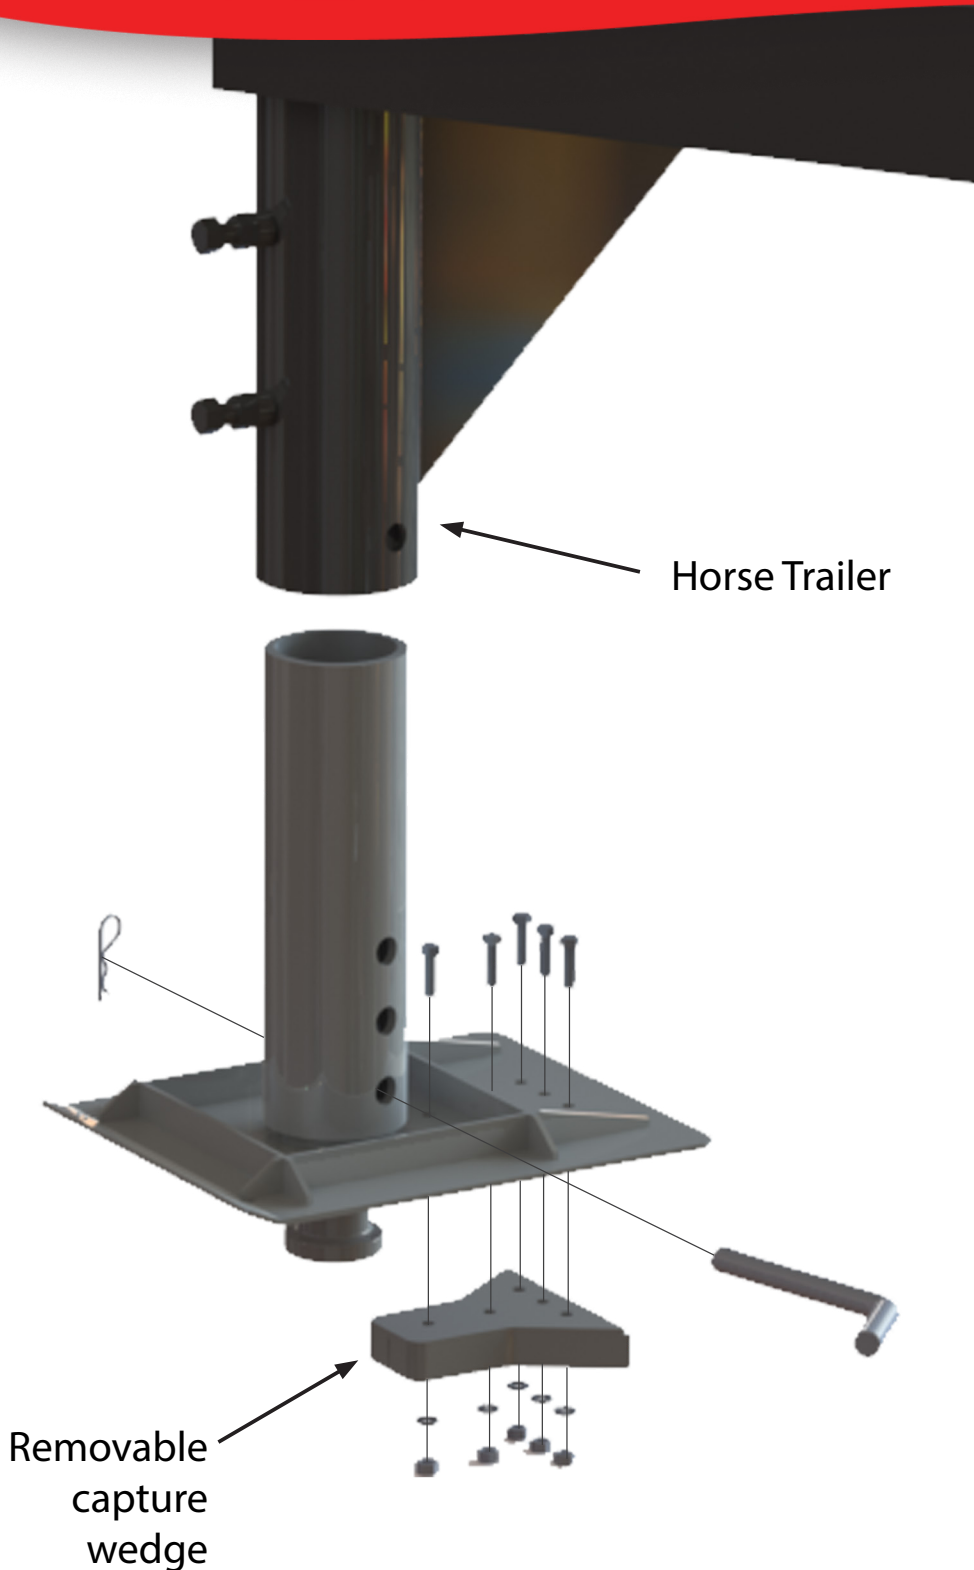

# HORSE TRAILER ADAPTER

**Do you need a shortbed solution for towing your gooseneck trailer?**

- PullRite's specially designed adapter is equipped with a removable capture wedge, allowing you to connect to any SuperGlide hitch
- Allows your SuperGlide to slide back, giving you up to a 90° turn
- Fits standard 4" diameter round gooseneck couplers
- Simply pins in for quick installation on most trailers
- Great application for horse trailers with RV-style living quarters